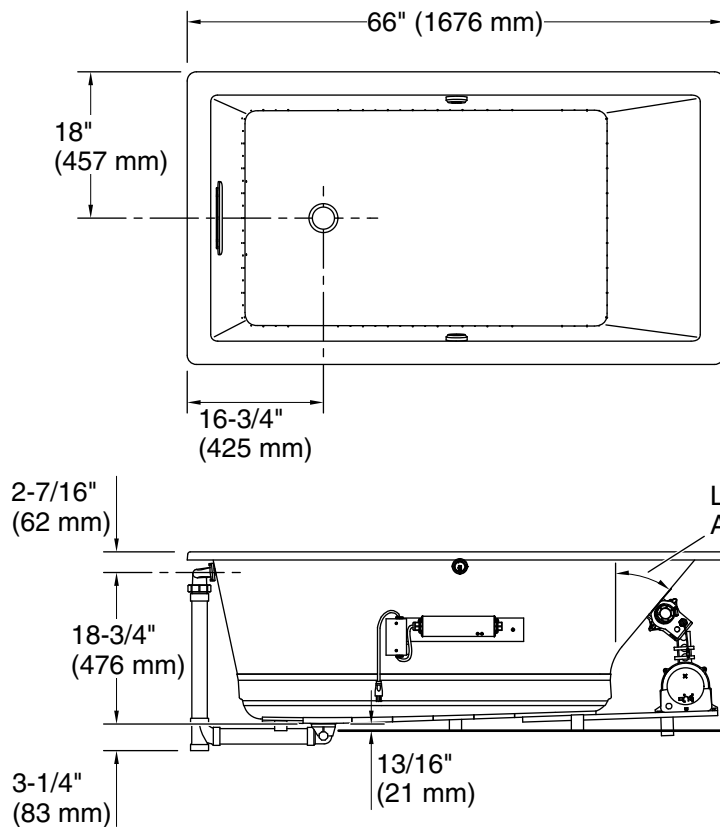

Underscore® Rectangle

66" x 36" Heated BubbleMassage™ air bath w/ Bask®

K-1173-GHW

No change in measurements if connected with drain illustrated. (K-7272)

Drop-in Rim Detail

Blower Motor Access
30" (762 mm) W x 15" (381 mm) H Min

Blower, Heated	120 V, 15 A, 60 Hz
Surface:	
Air bath:	120 V, 15 A, 60 Hz

Technical Information

All product dimensions are nominal.

Installation:	Drop-in, Undermount
Drain location:	End
Basin area, bottom:	44-1/2" x 26-1/2" (1130 mm x 673 mm)
Basin area, top:	60-1/4" x 30-1/4" (1530 mm x 768 mm)
Weight:	111 lbs (50.3 kg)
Minimum floor load:	60 lbs/ft ² (292.9 kg/m ²)
Water depth:	17-3/4" (451 mm)
Water capacity:	102 gal (386.1 L)
Cutout:	Drop-in, 65" x 35" (1651 mm x 889 mm)
Electrical component rating:	Blower: 120 V, 10 A, 60 Hz Heated Surface: 120 V, 0.5 A, 60 Hz, 65 W

Notes

Measure your actual product for rough-in details.

Install this product according to the installation instructions.

The hot water supply should be 70% of the capacity of the bath or greater. Installations will vary.