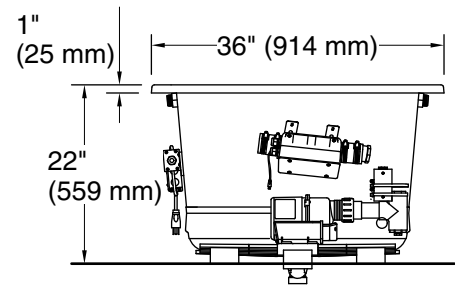

Underscore® Rectangle

66" x 36" Heated BubbleMassage™ air bath w/ Bask®

K-1173-GHW

No change in measurements if connected with drain illustrated. (K-7272)

Drop-in Rim Detail

Blower Motor Access
30" (762 mm) W x 15" (381 mm) H Min

Blower, Heated	120 V, 15 A, 60 Hz
Surface:	
Air bath:	120 V, 15 A, 60 Hz

Technical Information

All product dimensions are nominal.

Installation:	Drop-in, Undermount
Drain location:	End
Basin area, bottom:	44-1/2" x 26-1/2" (1130 mm x 673 mm)
Basin area, top:	60-1/4" x 30-1/4" (1530 mm x 768 mm)
Weight:	111 lbs (50.3 kg)
Minimum floor load:	60 lbs/ft ² (292.9 kg/m ²)
Water depth:	17-3/4" (451 mm)
Water capacity:	102 gal (386.1 L)
Cutout:	Drop-in, 65" x 35" (1651 mm x 889 mm)
Electrical component rating:	Blower: 120 V, 10 A, 60 Hz Heated Surface: 120 V, 0.5 A, 60 Hz, 65 W