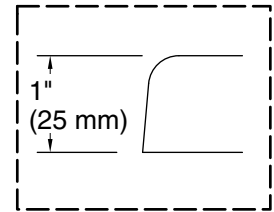

Underscore® Rectangle

66" x 36" Heated BubbleMassage™ air bath w/ Bask®

K-1173-GHW

No change in measurements if connected with drain illustrated. (K-7272)

Drop-in Rim Detail

Blower Motor Access
30" (762 mm) W x 15" (381 mm) H Min